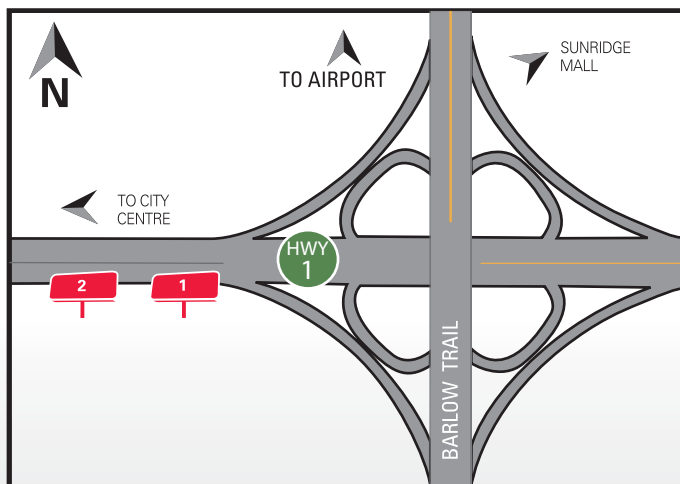

Series 14 –14’ x 48’

PRIME CALGARY THOROUGHFARES DELEVERING YOUR MESSAGE IN A BIG WAY.

Far West offers some of the most exclusive and sought after locations throughout Calgary and the surrounding area. Our large Superboards deliver high GRP’s at cost effective competitive prices.

INDICATES LOCATION OF DOUBLE-SIDED SUPERBOARD SITES.

TRANS CANADA & BARLOW TRAIL NE

GLENMORE TRAIL & SARCEE TRAIL SW

(Maps not to Scale)

For Advertising Rates
Contact our Head Office @:
403.252.3367

Log on to: