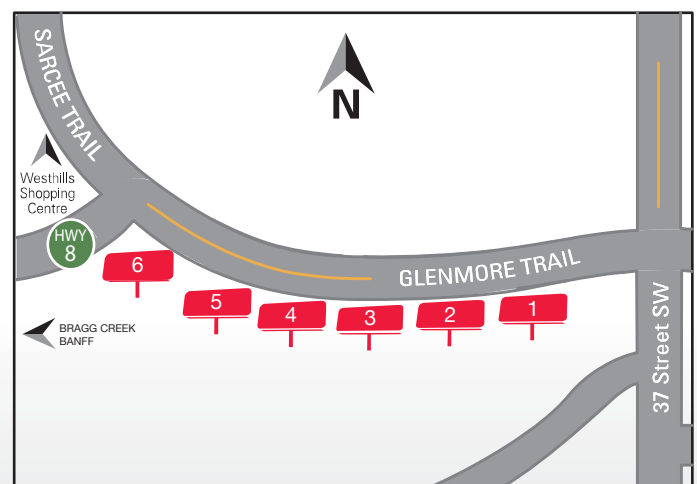

Series 14 –14’ x 48’

PRIME CALGARY THOROUGHFARES DELEVERING YOUR MESSAGE IN A BIG WAY.

Far West offers some of the most exclusive and sought after locations throughout Calgary and the surrounding area. Our large Superboards deliver high GRP’s at cost effective competitive prices.

INDICATES LOCATION OF DOUBLE-SIDED SUPERBOARD SITES.

TRANS CANADA & BARLOW TRAIL NE

GLENMORE TRAIL & SARCEE TRAIL SW

(Maps not to Scale)

For Advertising Rates
Contact our Head Office @:
403.252.3367

Log on to: