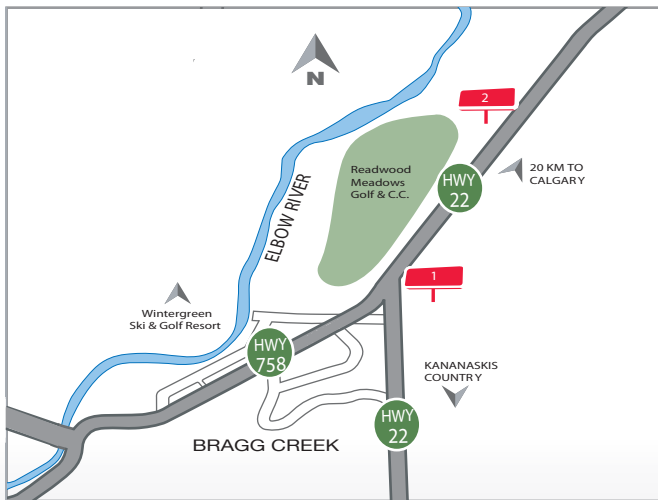

Posterboards 10' x 20'

Posterboards are the newest addition to Far West Outdoor's ever increasing product line. On-route to Alberta's four season recreation playgrounds, these 10' x 20' panels are strategically placed on gateways to world class golf and ski resorts

BRAGG CREEK

EDEN VALLEY

For Advertising Rates
Contact our Head Office @:
403.252.3367

Log on to:

www.farwestoutdoor.com
for location, and production specifications.