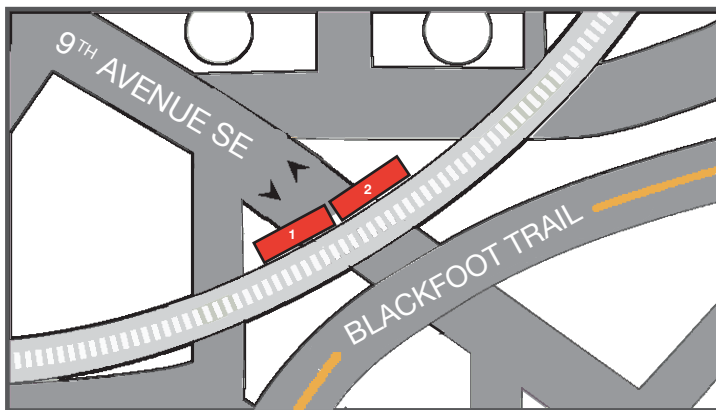

For Advertising Rates
Contact our Head Office @:
403.252.3367

Log on to:

www.farwestoutdoor.com

for location, and production specifications.