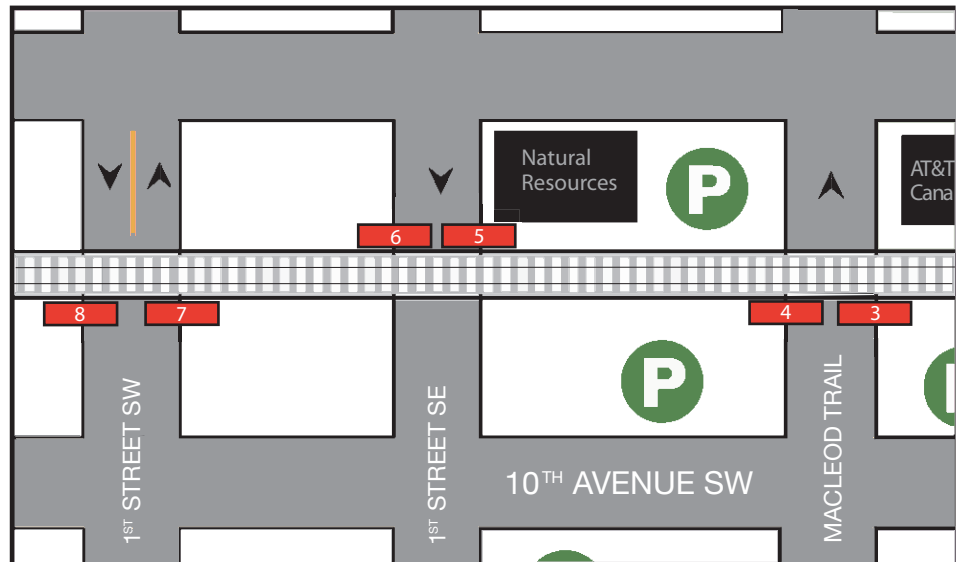

**Overpass Panels
5' x 32'**

PRIME DOWNTOWN THOROUGHFARES DELIVERING IMPACT TO YOUR MESSAGE IN A UNIQUE WAY.

Strategically placed at various major exits and entrances to and from downtown; these "can't miss" 5' x 32' panels allow a client to gain exclusive market reach and help to build frequency for their campaign.

INDICATES LOCATION OF OVERPASS PANELS

For Advertising Rates
Contact our Head Office @:
403.252.3367

Log on to:

www.farwestoutdoor.com

for location, and production specifications.