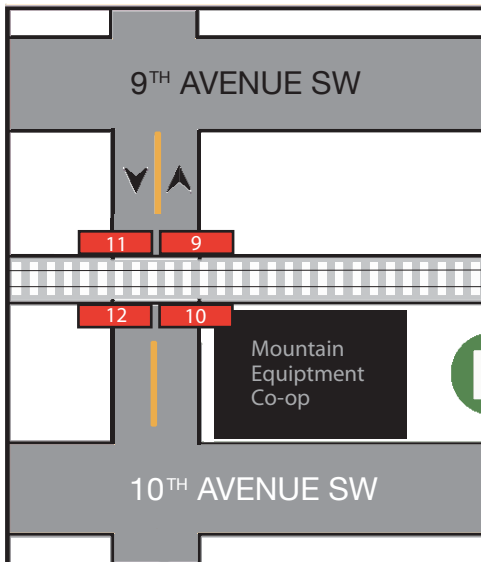

**Overpass Panels
5' x 32'**

PRIME DOWNTOWN THOROUGHFARES DELIVERING IMPACT TO YOUR MESSAGE IN A UNIQUE WAY.

Strategically placed at various major exits and entrances to and from downtown; these "can't miss" 5' x 32' panels allow a client to gain exclusive market reach and help to build frequency for their campaign.

INDICATES LOCATION OF OVERPASS PANELS

For Advertising Rates
Contact our Head Office @:
403.252.3367

Log on to:

www.farwestoutdoor.com

for location, and production specifications.